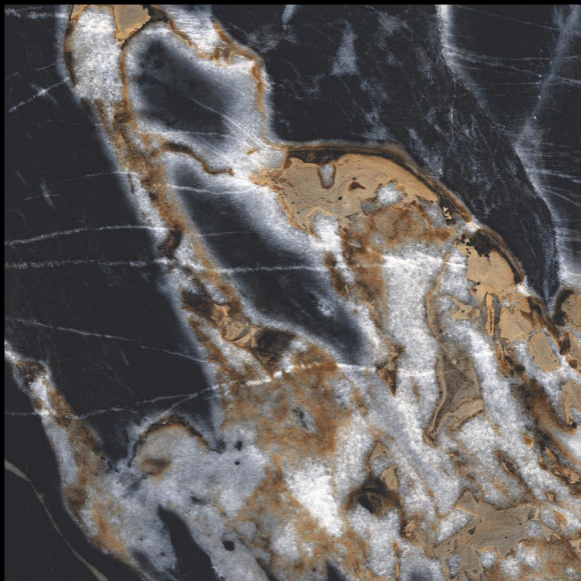

stone
and
marble

FEEL THE PRESENCE OF
SUPREME DELIGHT

Large Scale View

Full Sheet View

Finish Type : Stone Finish
Design Number : DC 602 A-121

Large Scale View

Full Sheet View

Finish Type : High Gloss
Design Number : DC 602 A-8

Large Scale View

Full Sheet View

Finish Type : Zero Finish
Design Number : DC 603 A-151

Large Scale View

Full Sheet View

Finish Type : Stone Finish
Design Number : DC 604 A-121

Large Scale View

Full Sheet View